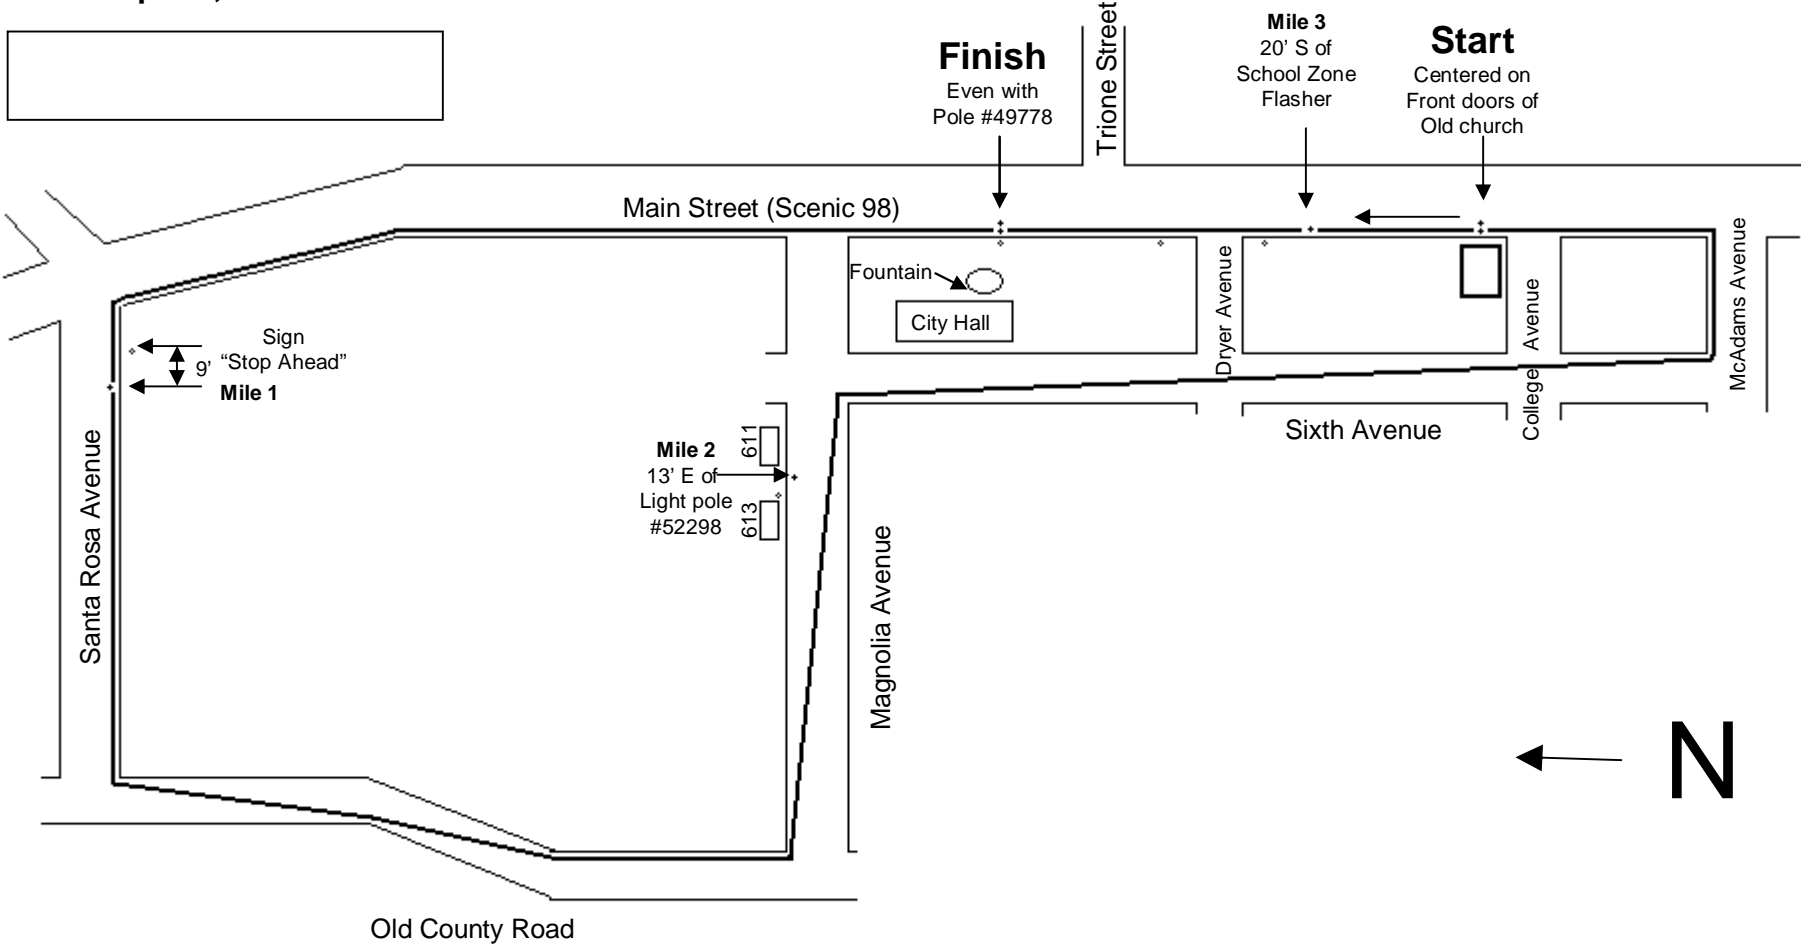

# SEEDS 5K II

Daphne, Alabama

## No Diagrams to Scale

Splits: Marked with green paint.  
Locations are given explicitly on map.

Start and Finish marked with  
green paint

Measured by Jon Bowie (Daphne, AL 251-209-0887)  
jnbowie@gmail.com  
17 January 2010  
Calibrated on AL08007JD  
Race contact: Denise D'Oliveira (251-605-8777)

# SEEDS 1 Mile II

Daphne, Alabama